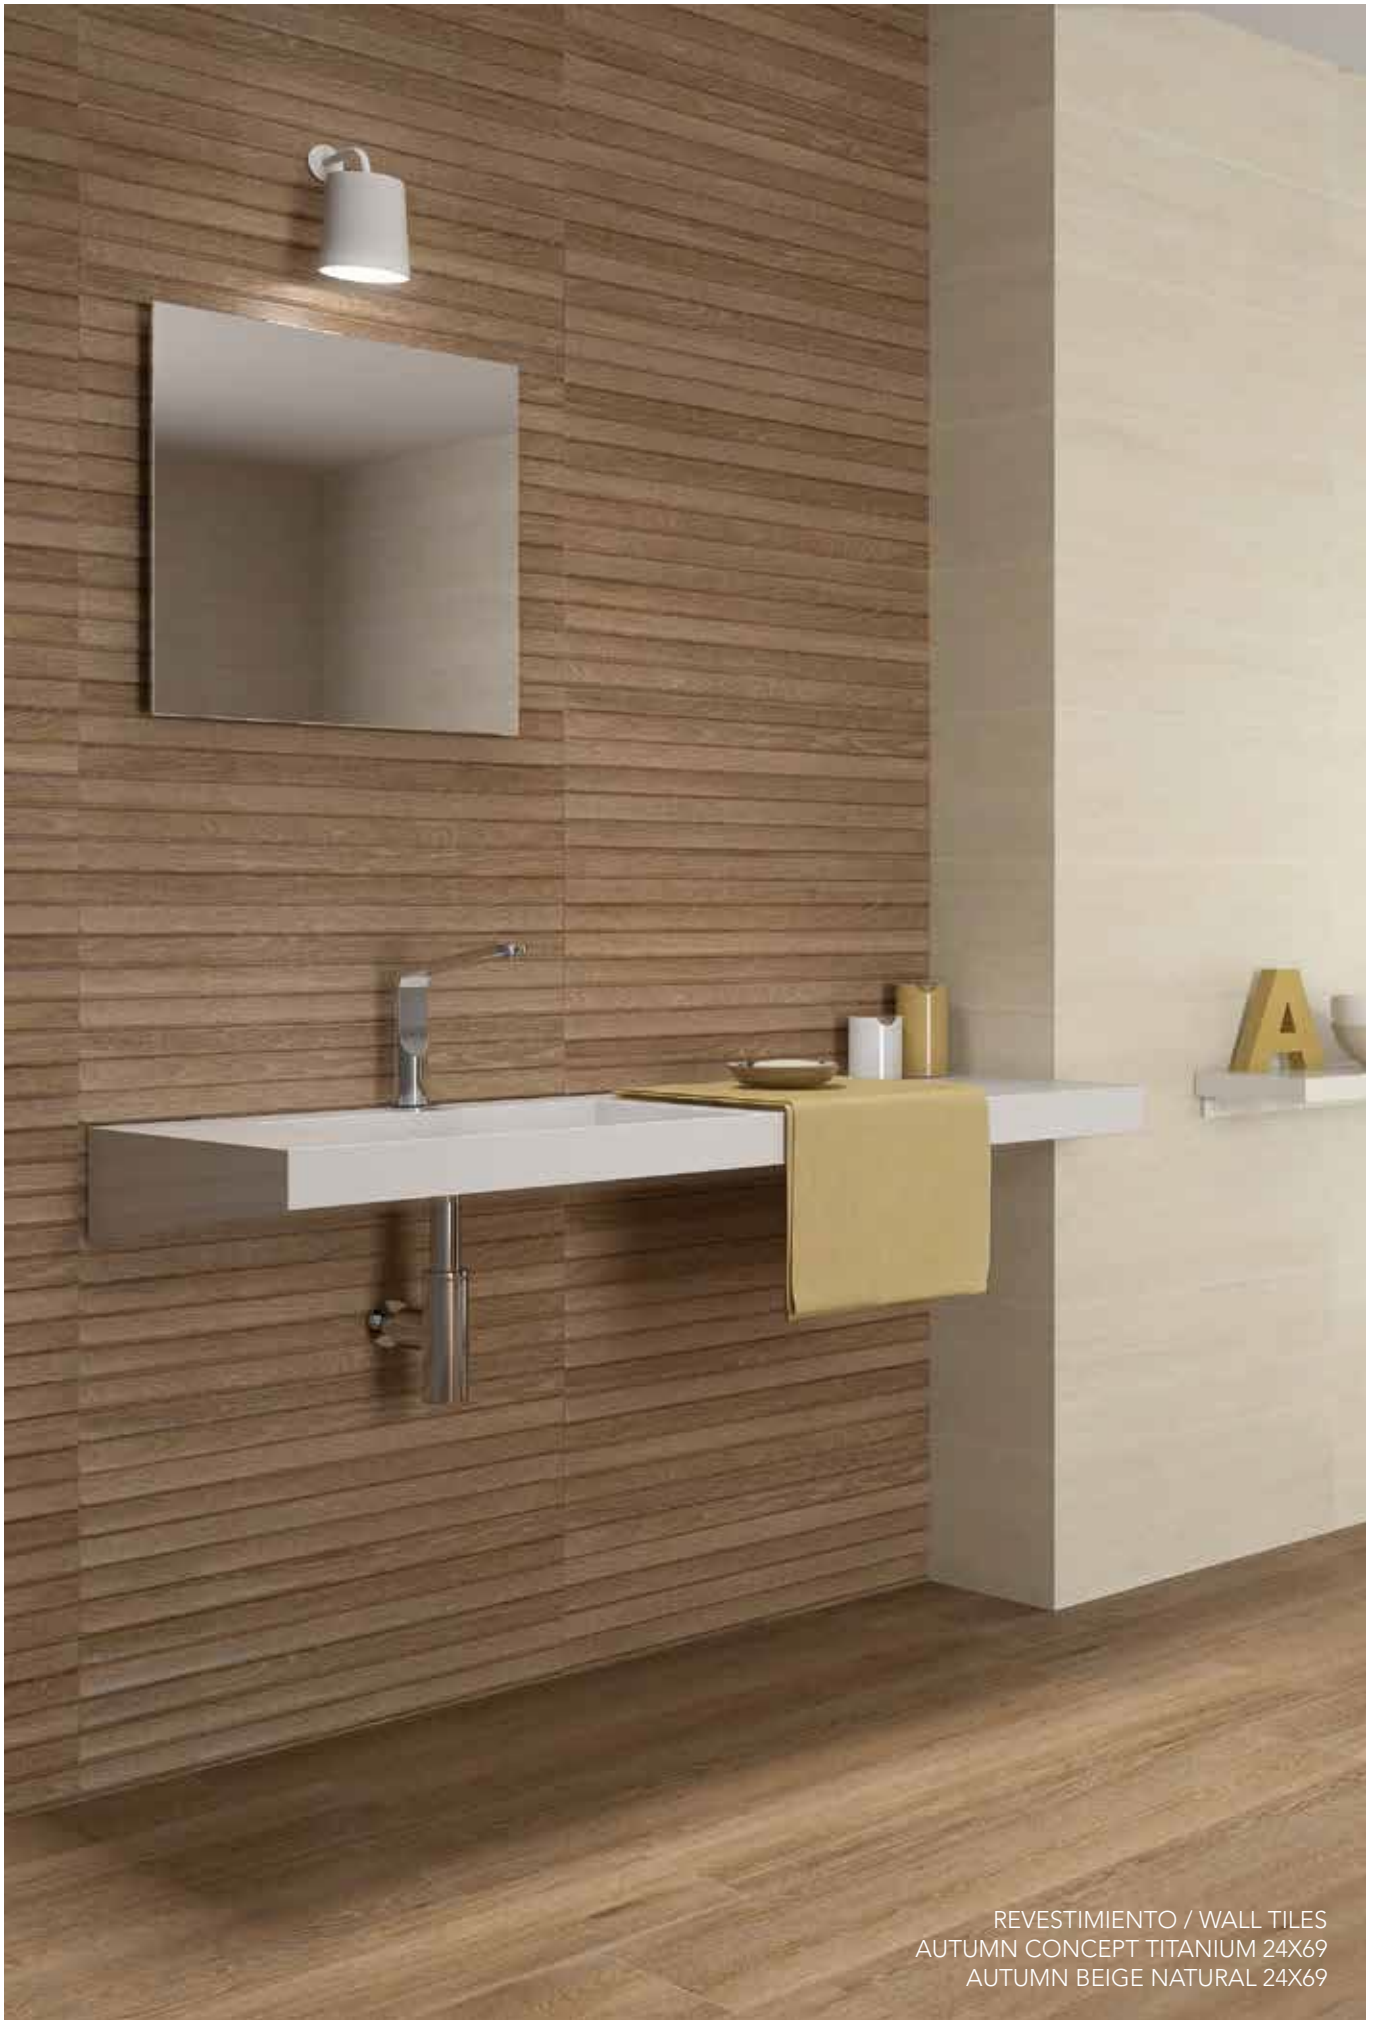

AUTUMN TITANIUM NATURAL
100 X 24.8

GGY4400T
P125D

AUTUMN TOSCANA NATURAL
100 X 24.8

GGY4401T
P125D

AUTUMN GRAFITO NATURAL
100 X 24.8

GGY4400J
P125D

REVESTIMIENTO / WALL TILES
AUTUMN CONCEPT TITANIUM 24X69
AUTUMN BEIGE NATURAL 24X69